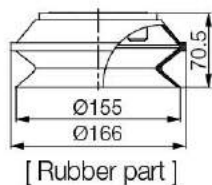

[Unit : mm]

Spare Parts – Fittings

Part No. (Code No.)	Fitting size	Description	Weight (g)
350 000 3615	12F	G1/2 female	198.93
350 000 4015	12F-F	G1/2 female, Mesh filter	199.73